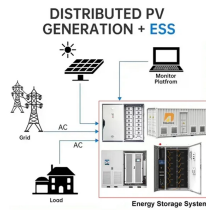

Todo para Industria y Grandes Fabricas.
Especialistas en sistemas de Datacenter e Informatica.

Their product lineup includes high voltage disconnectors, medium voltage load break switches, and low voltage substation switchboards, catering to major electricity distribution companies in Argentina and ...

Cisco ofrece una gama completa de switches industriales diseñados para entornos extremos, con opciones que se adaptan a cada caso de uso:

- Switches DIN Rail (IE3100, IE3200, IE3300, IE3400)

Significant investment opportunities in Argentina's din-rail managed Ethernet switches market are centered around industrial automation and smart infrastructure projects.