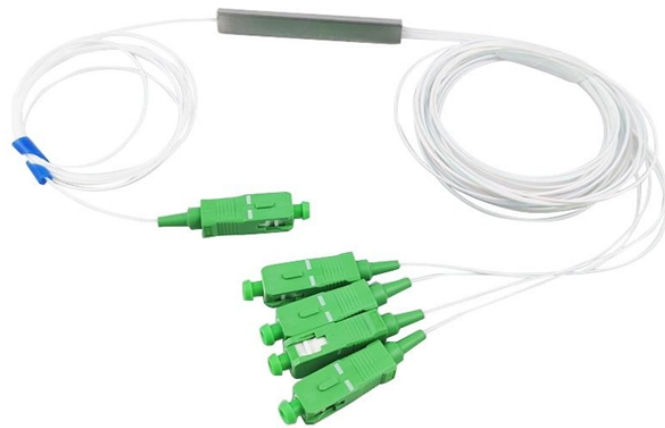

Armenia Fireproof Cable Tray Model List

Armenia Fireproof Cable Tray Model List

Started back in 1983, Cable House is a recognized name engaged in manufacturing and supplying wide range including Hose Clamps, Cable Ties, Crimping Tools, Cable Tray, Industrial Connectors and ...

Arlight Մազնիսային Շարժուղի Մոդելը՝ Արտաքին Տեղադրման Սերիա՝ MAG-TRACK-4592-1000 (BK) Արտիկուլ՝ 026892 Կորպուսի Գույնը՝ Սև Կորպուսի Նյութը՝ Մետաղ Հոսանքի Լարումը (Վ)՝ 24V ...

If it has excellent electrical continuity and is integrated in the installation's equipotential bonding system, a metal cable tray reduces the coupling's impact and thus contributes to good EMC of the electrical ...

Fitting and accessories. with the same or different width of the cable run. All fittings are available in sizes and types corresponding to the straight cable tray sections. These fittings include: elbow, ...