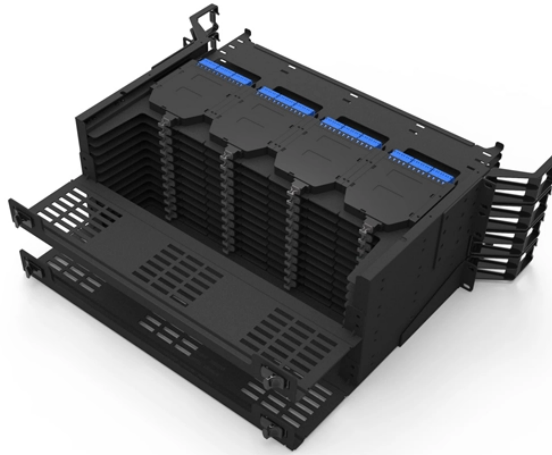

Artificial Intelligence Hardware Optical Module

Artificial Intelligence Hardware Optical Module

By rethinking optical module architecture from the ground up, XPO provides a scalable foundation for next-generation AI networking infrastructure, enabling data center operators to build higher-capacity, ...

POET is a design and development company offering high-speed optical engines, light source products and custom optical modules to the artificial intelligence systems market and to hyperscale data centers.