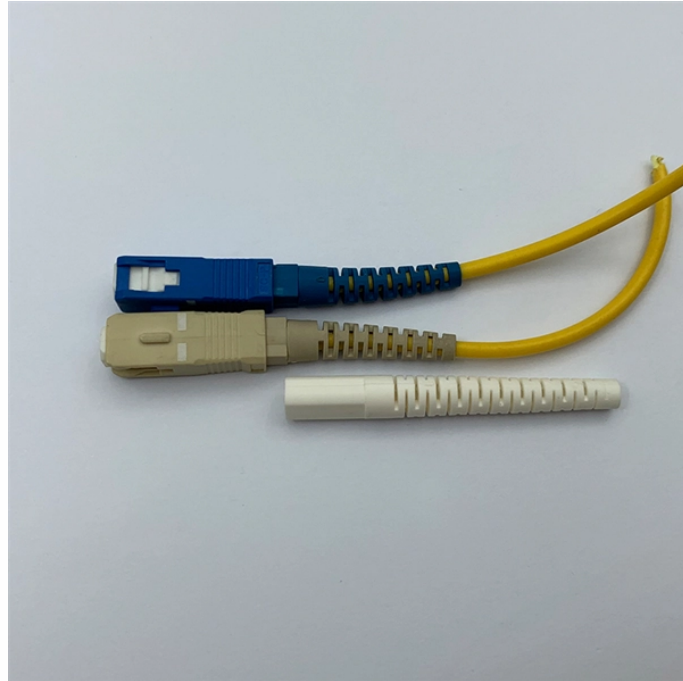

Asian Cable Tray Laying System

Asian Cable Tray Laying System

Array Metal: Leading manufacturer and supplier of lightweight, durable cable trays in Malaysia, conforming to IEC and NEMA standards.

Channel Cable Tray is a fully enclosed cable bridge. It is suitable for laying computer cables, communication cables, thermocouple cables and other control cables of highly ... [Learn More](#)

Suitable for factories, office buildings, warehouses, and large-scale electrical projects. Built to industrial standards. The tray structure consists of two main side rails welded with cross rungs at 200 mm ...