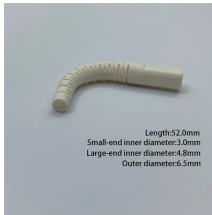

General Installation Guidelines: latest NEMA standards and local building codes. Trough tray field support and frequency depends on the weight and construction (splice locations, elbow fittings, etc.) ...