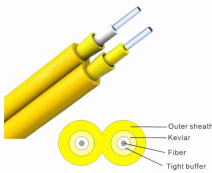

Today we're expanding model choice in Microsoft 365 Copilot with the addition of Anthropic's latest model—Claude Opus 4.7—now available in Copilot Cowork (Frontier) and Copilot ...