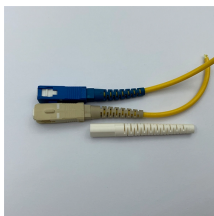

Austrian Cold Connector 6-pin

Austrian Cold Connector 6-pin

Find out how to get support for Microsoft apps and services.

Choose from our selection of 6 pole pin connectors, including over 100,700 products in a wide range of styles and sizes. Same and Next Day Delivery.

Deutsch DT Grey 6 Pin Connectors 6 Sets, Waterproof Electrical Wire Connector with Stamped Contacts and Seal Plug for Truck, Off-Road Vehicles, Construction, Agriculture, Marine, Motorcycle ...

Get help and support for Microsoft Edge. Find Microsoft Edge support content, how-to articles, tutorials, and more.