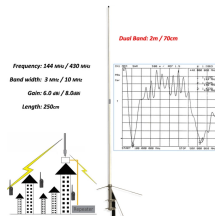

Whether you're planning an event or managing backup power in case of outages, our team of experts can find the right power distribution rental equipment for you.