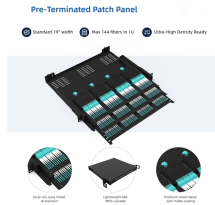

Transfer switches play an essential role in keeping critical electrical loads functional during power outages.