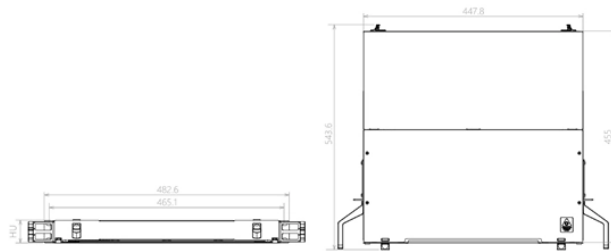

B1b4 Single-mode Fiber

Component Diagram

Key dimensions

B1b4 Single-mode Fiber

Learn about the different types of single-mode fiber for optimized network performance. Find out which fiber type suits your specific connectivity requirements.

Single mode fiber optic cable is made up of a small diameter glass or plastic core surrounded by cladding, which is a layer of reflective material. This small diameter core, typically around 9 microns ...