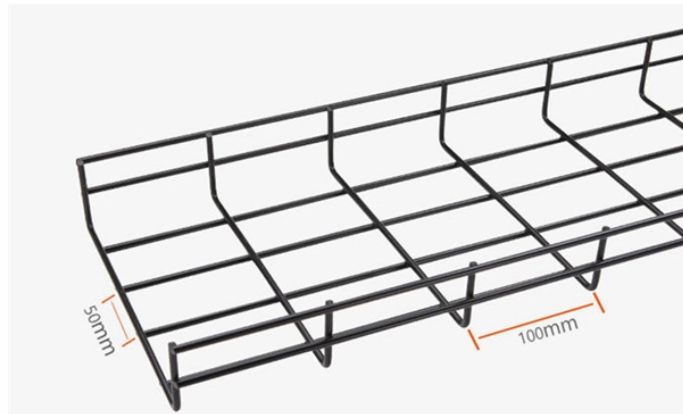

## BQJ Cable Tray

Our wind certification report provides you with list of acceptable B-Line series cable tray supports, fittings and covers based off of the environmental conditions, cable loading, and type of cable tray in your ...

The Ladder Tray features light, rugged, tubular steel construction. It is designed for mechanical support and strain relief in long runs of cable and creates a smooth gradual bend for cable. Rail and stringer ...