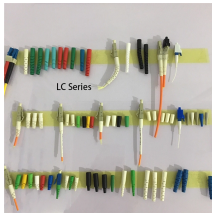

In March 2021, Backbone partnered with Nvidia to integrate their cloud gaming service GeForce Now with the Backbone platform and listed Backbone One as a recommended device for the service.

Import your own ROMs, play offline, and enjoy controller support with Backbone's in-app emulator. Available to iOS users on version 18.4 or higher (Android version in development). A Backbone+ ...

Definition of backbone noun in Oxford Advanced Learner's Dictionary. Meaning, pronunciation, picture, example sentences, grammar, usage notes, synonyms and more.