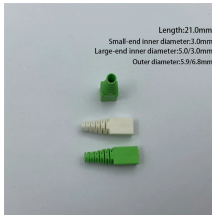

These 800 mm wide cabinets are available in several heights and depths. They provide flexible ways to mount servers, patch panels, routers, and other sensitive electronic devices reliably and securely.

Play handheld on your phone or wireless on any screen with 40 hours of battery life. All-new ergonomic grip design. Just plug in your phone, launch the app, and start playing your favorite mobile, console, ...