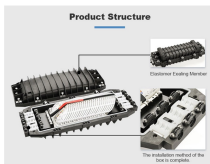

### Overview

The 2 port surface mount fiber enclosure serves as termination point designed to joint drop cable and pigtail in home or office for wall mout or suface mount installation. It fully supports mechanical/fusion splicing, termination, and cable mangement within a single, compact. Our aim is to provide reliable, cost effective, comprehensive solutions with efficient service to assist you in building I. infrastructure you can depend on. We provide a competitive edge for your. FBR-11604 Fiber-Optic Distribution Box, 2-Core is a high quality product by Bud Industries used for electronic enclosure applications. Along the way we make it our mission to enrich lives and businesses through reliable, fast and future ready technology. Need help?

With the increasing digitization and requirement for high-speed networking, the Bartec Technor junction boxes for fiber optic signals performs dependably in the harshest of environments.

## Bahamas Optical Cable Junction Box 2 Cores

It fully supports mechanical/fusion splicing, termination, and cable management within a single, compact indoor unit. The integrated optical interface allows for seamless linking of fiber patch cords to the ...