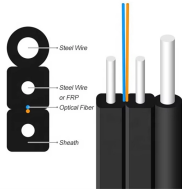

## Bahamas Optical Cable Junction Box 2 Cores

It fully supports mechanical/fusion splicing, termination, and cable management within a single, compact indoor unit. The integrated optical interface allows for seamless linking of fiber patch cords to the ...

New and used Optical Cables for sale in Current Settlement, Harbour Island, Bahamas on Facebook Marketplace. Find great deals and sell your items for free.

6-Core FTTH Fiber Distribution Termination Box with 6 SC APC Adapters, IP65 Waterproof, Wall-Mount Enclosure for Residential/Commercial Fiber Optic Splicing & Management (with 6 APC Adapter)

Customer Support Call us at 1-242-225-5282 (242-CALL-BTC) WhatsApp Chat 1-242- 225-5282 Cable & Wireless Communications Limited

FBR-11604 Fiber-Optic Distribution Box, 2-Core is a high quality product by Bud Industries used for electronic enclosure applications.

The ARIA 2 CORE fibre-optic termination box is used to connect and terminate internal fibre-optic cables with pigtails. The box is used for wall or stationary installations.

We provide a competitive edge for your business. Our goal is to support you in enhancing your operation and help you to build a strong infrastructure. Let's Talk... We are ready to work with you. Contact us ...