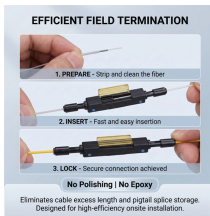

Customer Support Call us at 1-242-225-5282 (242-CALL-BTC) WhatsApp Chat 1-242- 225-5282 Cable & Wireless Communications Limited

FBR-11604 Fiber-Optic Distribution Box, 2-Core is a high quality product by Bud Industries used for electronic enclosure applications.

The ARIA 2 CORE fibre-optic termination box is used to connect and terminate internal fibre-optic cables with pigtails. The box is used for wall or stationary installations.

We provide a competitive edge for your business. Our goal is to support you in enhancing your operation and help you to build a strong infrastructure. Let's Talk... We are ready to work with you. Contact us ...