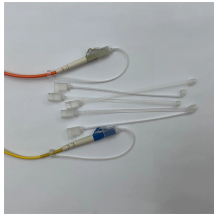

Bangladesh Explosion Proof Junction Box Directory provides list of Made in Bangladesh Explosion Proof Junction Box Products supplied by reliable Bangladesh Explosion Proof Junction Box Manufacturers, ...