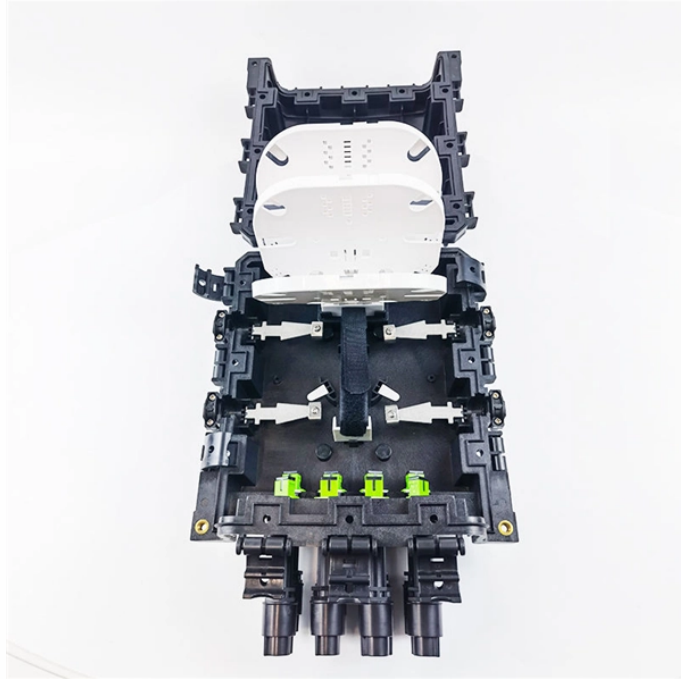

Bangladesh Instrumentation Cable Trays and Pipe Gallery

Bangladesh Instrumentation Cable Trays and Pipe Gallery

Metallic cable trays are designed & manufactured for the safe and easy laying of cables from one position to another compliant to NEMA standard. SYSTECH has designed the best cable trays & ...

High-quality cable trays in Dhaka by JRC Powertech. Custom sizes, durable materials, and expert installation for industrial and commercial projects.

Our customers can count us for buying Electrical Cable Tray, Ladder Cable Tray, PVC Cable Tray, Mild Steel Cable Tray, Perforated Cable Tray, Raceway, Stainless Steel Cable Tray In Bangladesh.