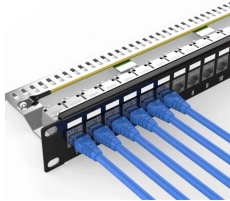

High-quality cable trays in Dhaka by JRC Powertech. Custom sizes, durable materials, and expert installation for industrial and commercial projects.

In this article, we will explore the top cable tray manufacturers in Bangladesh, shedding light on their offerings and the importance of selecting the right cable tray solutions for different types ...