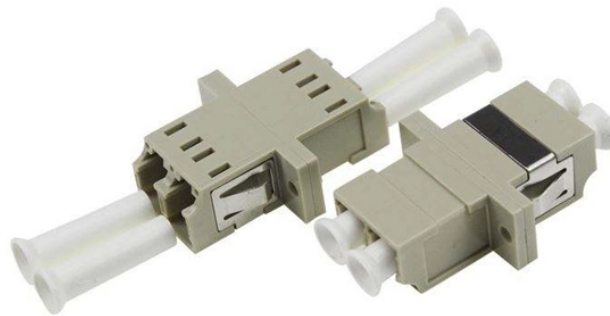

Belgian Access Switch 1G

Overview

The CW 2050 switch family features two 24 port and two 48 port models in PoE and non-PoE configurations, each with four dedicated 1G/2.5G SFP uplinks, delivering up to 116 Gbps of switching capacity along with up to 420W of PoE power. Smart Management Center (SmartMC) provides centralized network management and maintains dispersed network edge devices at no additional cost. Now is your chance to prepare for the future. On one hand the. Switch 48 - Ubiquiti Store UniFi UISP AmpliFi US Store Cloud Gateways Switching WiFi Camera Security Door Access Integrations Advanced Hosting Accessories What's New Cloud Gateways Switching WiFi Camera Security Door Access Integrations Advanced Hosting Accessories Standard Standard 48 (Gen1). S5710-28SX is a 24-port 1G SFP port switch with 4*10G SFP+ uplinks and 4* 1G COMBO port, providing high-performance, secure connectivity for enterprise networks with energy-efficient design and advanced management. The S5710-28SX is built for high-noise immunity and long-distance connectivity. The ETS-1-1G Ethernet switch is a high-performance device suitable for various roles, serving as network edge, aggregation, or transport switches in carrier networks. Additionally, it. When

Belgian Access Switch 1G

It is ideal for upgrading outdated infrastructure, offering cutting-edge ethernet network switch capabilities. Additionally, it functions effectively as top-of-rack (ToR) or end-of-row switch in data ...

This all-fiber access layer switch is ideal for connecting fiber-based devices like IP ...

IBSG Intelligent 1G Bypass Switch Product Description failures and network maintenance. The Silicom intelligent Bypass switch (IBSG) generates the heartbeat a Inline, Bypass, Tap and Linkdrop. In ...