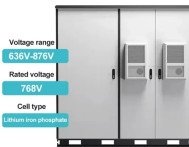

Belgium (officially the Kingdom of Belgium; Dutch: Koninkrijk België, German: Königreich Belgien, French: Royaume de Belgique) is a country in Western Europe. Its capital, Brussels, is the home of ...