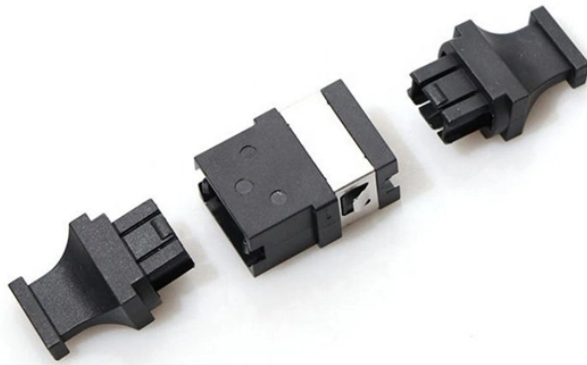

Belgian Huijue Optical Cable Distribution Box

Belgian Huijue Optical Cable Distribution Box

According to the data, as of 1 January 2021, 67.3% of the Belgian population was of ethnic Belgian origin, and 32.7% were of foreign origin or nationality, with 20.3% of those of a foreign nationality or ...