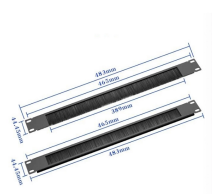

As Belgium is a multinational state, this connection may be residential, legal, historical, or cultural rather than ethnic.