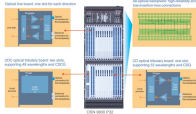

Huijue Communication Equipment specializes in producing ODN product series, including jumperless optical cross-connect cabinets, optical fiber distribution boxes of various core counts, optical cable ...