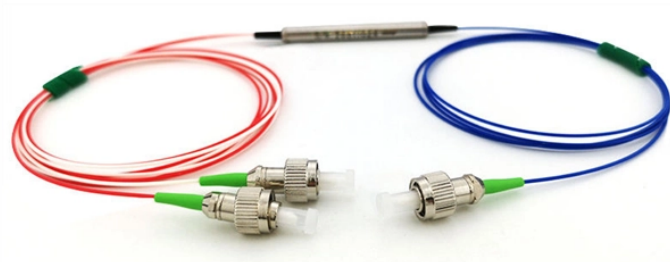

Bent-wire distribution box

Bent-wire distribution box

Perlegear 17" in-Wall Media Box, Electrical Box, Recessed Outlet Box and Media Enclosure for One Connect Box & Network Switches, Cable Management Kit with Cutting Template, Dust Bag & ...

Electrical distribution boxes for modular power distribution and installation. Flexible distribution solutions for industrial and building electrical infrastructure.

Choose from our selection of power distribution boxes in a wide range of styles and sizes. Same and Next Day Delivery.

Our Cable Distribution Box is pre-engineered for easy installation and operation. It includes fault interrupters, vacuum switches, and fuse options inside a compact, insulated cabinet suitable for utility ...

The Cable Branching Box is an essential component in high-voltage power distribution systems, providing a safe, efficient, and reliable way to branch electrical cables.

In the distribution box, commonly known as the distribution board or breaker panel, you'll find several critical components responsible for managing and distributing electrical power ...