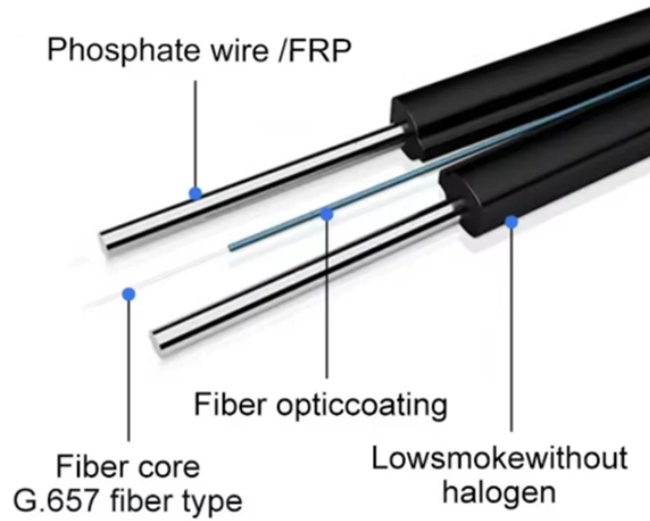

Best Level 1 Distribution Box

Best Level 1 Distribution Box

Selecting NEMA ratings isn't about finding the "best" but about discovering the "best fit" for your environment's personality. That coastal wastewater treatment plant isn't just "a bit humid" - it's a ...

In addition to installing leakage protectors in the final switch box, a first level leakage protector should also be installed in the upper level distribution box or main distribution box, forming ...

Need reliable power solutions? Discover the top 10 distribution boxes with GFCI outlets, weatherproof builds, and expandable setups. Essential for contractors and outdoor events.

Minecraft Ore Distribution Chart — FAQ What's the best Y level for diamond in 1.21? Y=-59. Diamond peaks at the lowest possible Y level. Mine at Y=-59 to Y=-54 for maximum diamond density. Old ...

These temporary power distribution boxes feature 1, 3 or 4 adjustable circuit breakers, with a range of amperage and voltage ratings. The Load Master® Series portable power distribution racks are ...

Visual chart showing Minecraft ore distribution by Y-level. Find the best levels for diamonds, iron, gold, emeralds, and all 9 ores.