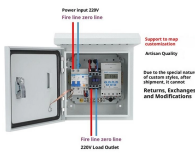

This distribution box terminates outside optical cables with up to 12 fibers; it allocates 12 adapters for connecting with max 12 drop cable pigtails, it is also suitable for using with mini splitters.

Product Wiring Diagram

SJ-ODF-12 fiber ODF, ODF 12 core is used to distribute the optical fibers from the distribution frame to the ends that have an optical connector such as patch panels, device and service termination ...