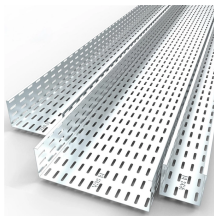

## Botou FRP Trough Cable Tray

7. FRP Cable Tray Ideal for Managing and Protecting Cables FRP cable tray is the support system for managing cables and protect cables from heating, rains and corrosive elements. There are two ...

LoRa handheld portable base station

Available in ladder, trough, and channel types, these trays offer excellent weather resistance and UV stabilization, ensuring long-term performance. They are non-magnetic, corrosion-resistant, and ...

The FRP trough cable tray adopts a fully enclosed structure, consisting of three parts: trough bottom, trough side and cover plate, forming a complete protection space.

Sintex FRP Sections are manufactured from an advanced formulation of thermosetting polyester resin with fiber glass reinforcement, on state-of-the-art, electronically controlled pultrusion plants. Sintex ...

The Frp trough cable tray has good corrosion resistance and durability. It is designed to withstand the weight of multiple cables while ensuring its stability and safety.

Enduro cable tray and cable ladder sets the industry standard for high-quality fiberglass cable tray. Our FRP cable tray is extremely durable.