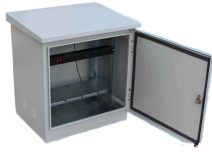

Botswana Server Rack System 800mm Depth

Botswana Server Rack System 800mm Depth

This premium Serveredge Cabinet is packed with features designed to simplify ...

This premium Serveredge Cabinet is packed with features designed to simplify rack equipment installations and rack equipment maintenance: top-panel cable routing ports, perforated doors to ...

AZE's 42U 800mmWide x1200mmDeep server rack cabinet shall consist of welded and assembled steel frame construction, supporting computer server and data storage equipment by providing additional ...

AZE's 42U 800mmWide x1200mmDeep server rack cabinet shall consist of ...

Sysracks' SRF800 is a series of top-notch floor cabinets ranging from 18U to 42U height and 800 mm or 32 inches depth. They are ideal for storing IT and telecom equipment in offices, businesses, data ...

The mounting rail depth is marked and adjustable in 10 mm increments between 6 and 21.5 inches deep. Glass front and French rear doors improve airflow. Quick-release, locking side panels give ...

Equipped with a locking glass door, the NavePoint cabinet ensures that all server equipment remains secure while allowing visibility, preventing unauthorized access effectively.