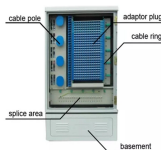

ShowMeCables stocks a range of cable management, low voltage wire holders including Duct, Spools, D-Rings, Grommets, Lacing Bars and Strips, Neat-Patch, Wall-Mounted, Vertical, Horizontal, Cable ...