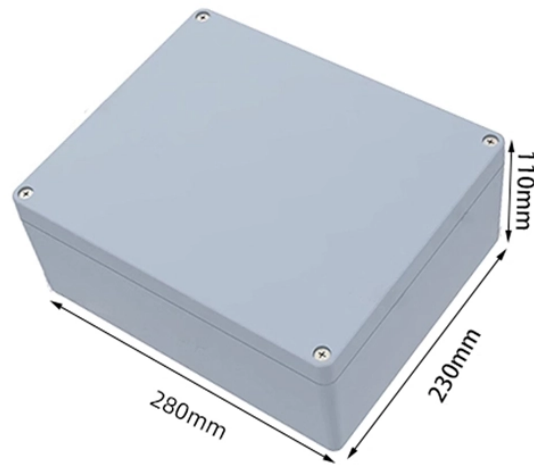

Brands of Core Layer 3 Switches

Brands of Core Layer 3 Switches

A Layer 3 switch, at its core, combines the functionalities of a traditional Layer 2 switch and a router. While a Layer 2 switch primarily operates at the data link layer, forwarding traffic based ...