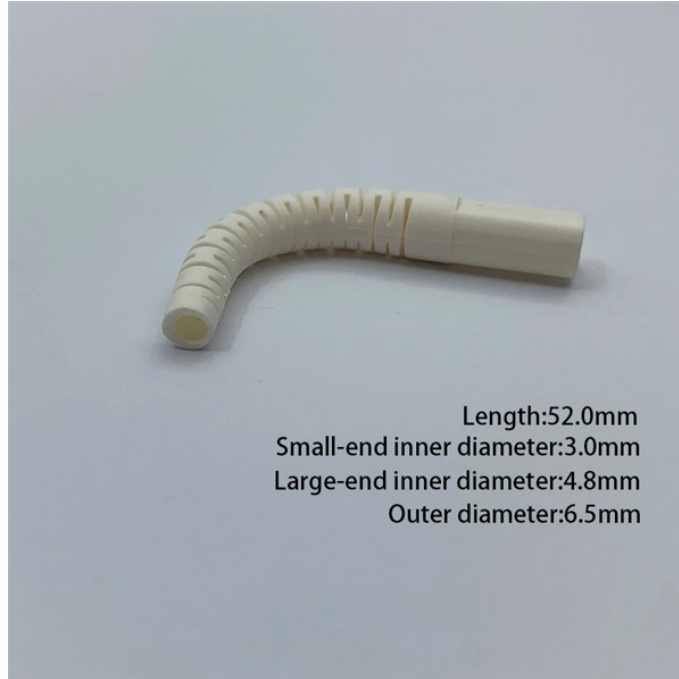

Broadcasting Transmission Ethiopian OTN Router 2 5G

Broadcasting Transmission Ethiopian OTN Router 2 5G

CTR Microwave Routers combine radio (L1), Carrier Ethernet (L2) and L3 IP/MPLS, all in a single device with High Availability options, to simplify wireless transport networks and dramatically lower TCO.

The chassis acts as an aggregator for ethernet, TDM, and SONET traffic to connect to an OTN network and vice versa. The ports on the interface modules are capable of OTN functionality. ...

An optical transport network (OTN) is a digital wrapper that encapsulates frames of data, to allow multiple data sources to be sent on the same channel. This creates an optical virtual private network ...