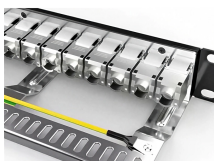

Distribution Boxes. Read more.