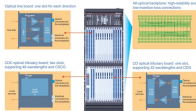

With a high-quality, user-friendly design, durable range at a mid-range price, guaranteed compliance to product standards to provide reliability you can count on.Sin...