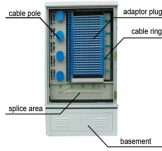

Bulgarian Core Switch Solution

Based on our conventional top-quality Oak-Grigsby switches, we've made our CORE line of components solder-free. Simply insert a wire into the slot and tighten with the included screwdriver.