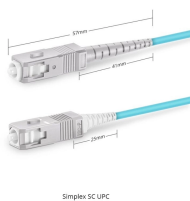

Burkina Faso Network Patch Panel 12 Cores

Burkina Faso Network Patch Panel 12 Cores

The panel supports 12 fiber connections, providing a reliable interface for patching and terminating fiber cables. Its robust construction and ease of installation make it an ideal choice for high-density fiber ...

Search Newegg for 12 port fiber patch panel. Get fast shipping and top-rated customer service.

Designed for general-purpose fiber termination, this panel accommodates 12 individual fiber cores and supports multiple connector types (such as LC or SC). It is commonly used in wiring closets, server ...

Discover network patch panels with flexible installation options. Browse wall-mount and rackmount panels supporting various cable types and termination methods.

The UltraSlim 1RU Panels provide secure transitions between MPO and LC or SC discrete connector interfaces. They are used to interface MPO backbones with LC or SC patching and active equipment ...

The 12 port fiber patch panel is made of high intensified & insulated material, thus having excellent mechanic performance; it can be pre-installed with different kinds of fiber optic adapters and pigtails ...