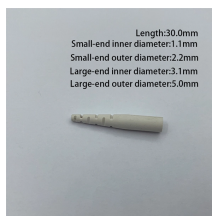

The UltraSlim 1RU Panels provide secure transitions between MPO and LC or SC discrete connector interfaces. They are used to interface MPO backbones with LC or SC patching and active equipment ...