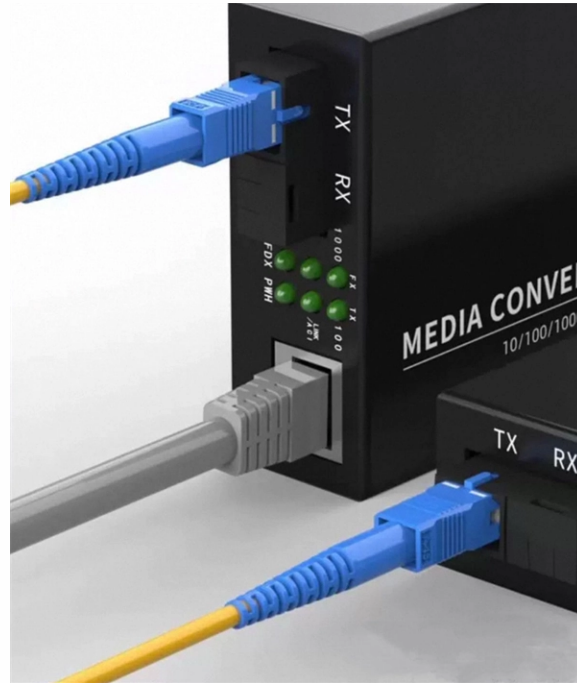

## C-shaped steel is used as a fixing bracket for cable trays

## C-shaped steel is used as a fixing bracket for cable trays

U/C/T Strut Channels (U-shaped, C-shaped, and T-slot channels) are widely used support structures in industrial, construction, and electrical installations, commonly applied in cable trays, pipe supports, ...

In the context of concrete demolition, special demolition, strip-out, and cutting operations, the C-section steel profile plays an important role: it is used as a mounting rail, façade and roof ...

Can be used as a cantilever bracket for air ducts and cable trays. Solid wall bracket for fittings and equipment. \* Available at other bracket lengths subject to the special request. Please select the ...

C channel steel cable trays are usually made from mild steel which offers a great balance between strength and ease of fabrication. They can be constructed from stainless steel for enhanced ...

C-shaped brackets, also known as C-channel brackets or U-brackets, are widely ...