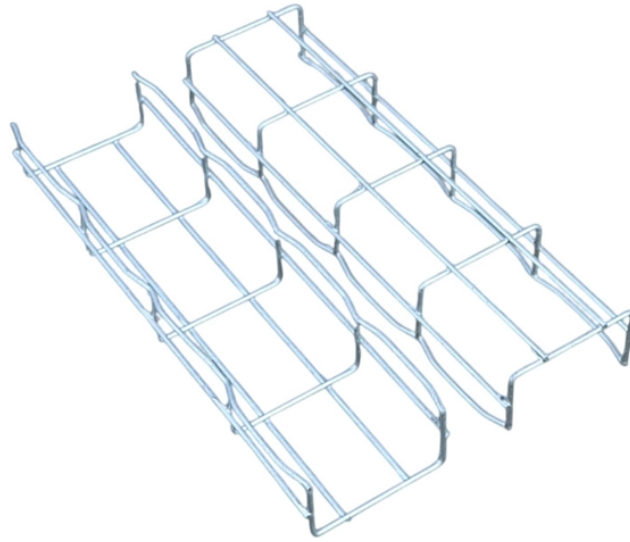

CPS series distribution boxes

Overview

Outlet Boxes: Type - Explosion-Proof Certified Conduit Outlet Box; Hub Size - in - 1/2 in. ; Material - Feraloy Iron Alloy; Hub Quantity - 4 Hubs; Plugs - 3; Finish - Aluminum Acrylic Paint; Manufacturer Series - Condulet CPSThe product is verified as being authentic; however, this does not guarantee the condition or fit for purpose of the product. Eaton Crouse-Hinds series Condulet CPS conduit outlet box with blank cover, Feraloy iron alloy, 1/2" and 3/4" Note: If file (s) are missing from the. For additional assistance or price and availability, Contact Us 1-855-347-2839. Something incorrect?

Let us know Items sold in each. Please confirm your Zip Code above for accurate item availability. III NEMA 7CD,9EFG Hub Size Body‡ Cover Cat. Note: complete line of fixture hangers are located in section 8L of this catalog. ‡ Furnished with. Protect conductors in threaded rigid conduit Act as pull and splice boxes Change conduit direction Interconnect lengths of conduit Act as luminaire hangers with hub covers Provide access to conductors for maintenance and future system changes Two types of cover: Wide, accurately machined body and.

CPS series distribution boxes

Please Log In or Register to view pricing & availability.

AFurnished with four 3/4" standard taper tapped, integrally bushed hubs. Each hub as a 3/4" to 1/2" reducer. Three hubs are plugged. See Section 6F for complete line of fixture hangers.

CPS conduit outlet boxes from Eaton's Crouse-Hinds Division are installed in conduit systems in hazardous areas to protect conductors in threaded rigid conduit, act as pull and splice boxes, change ...