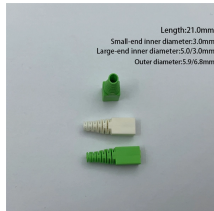

Allcam galvanized steel mesh under-desk cable trays are an effective yet low-cost cable management solution. They are large enough to carry and conceal all telephone, computer, monitor, and electrical ...

EAE Cable Tray System product E-Line CT is being manufactured as a hot dipped product that is used in heavy or medium duty application with its perforated design.