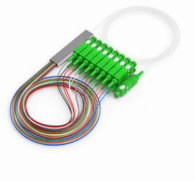

Cabinet Top Small Busbar Clip

Cabinet Top Small Busbar Clip

Choose from our selection of bus bars, including over 650 products in a wide range of styles and sizes. Same and Next Day Delivery.

Busbar Clamp to connect nVent ERIFLEX Flexibar to copper punched busbar without drilling.

Each bus bar connector is engineered to ensure a secure and durable connection, making them the ideal choice for infrastructure requiring consistent operational integrity.

The Klippon® RailSnapper: Your key to simple and secure fastening of your top hat rail. The clever click mechanism offers you maximum security for top hat rail mounting.

SMC carries a full line of busbar accessories for your next project in stock today.

Sort by Position Price Product Name SKUPCL03 SKUPCL03 Power Clip® Dual Pole View online Complete Connector, Dual Pole Power Clip® Connector Learn More 1 Item Careers Environmental ...

We're here to help. Earthing / Grounding connecting bar used for inter-connection of several earthing / grounding conductors.

Securely mount your bus bars with Miroc's buss bar mounting hardware. Choose from a variety of sizes and configurations to fit your specific needs.