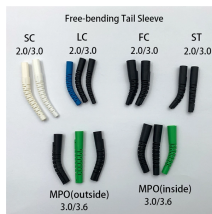

Find outdoor vacation ideas with a toddler... toddler-friendly hikes, beach days, camping tips, parks, packing checklists, and simple travel advice for stress-free family adventures.