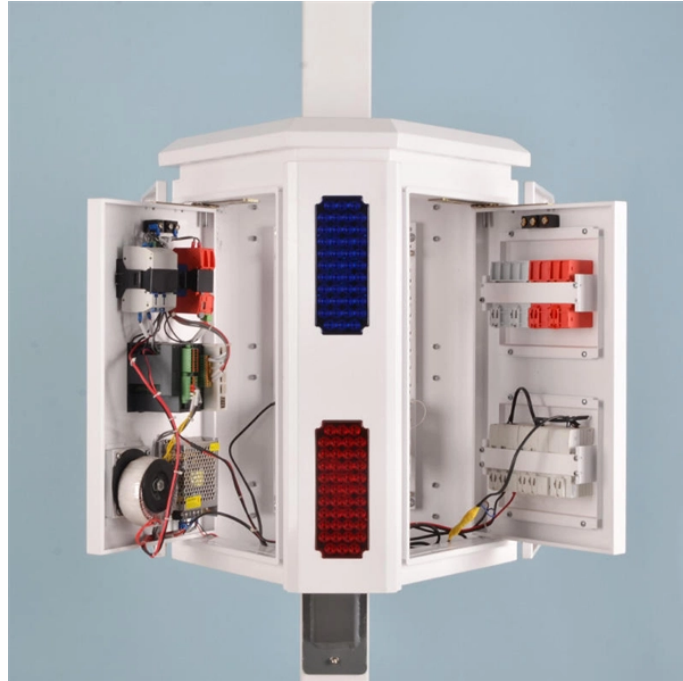

Cable Tray Bends and Design

Cable Tray Bends and Design

There is no minimum radius bend for cabletray or low voltage conductors that I'm aware of in the NEC, unless the specific manufacturer establishes a minimum. NEC 392.18 (A) states that ...

Looking for the best Cable TV, Internet, or Streaming TV service? CableTV helps you compare providers, plans & deals in your zip.

Fast installation with dependable support. Everything you need to build a cable management system, including Cablofil wire mesh cable tray, ladder cable tray, prefab assemblies for brand circuit wiring, ...

SOLID-BOTTOM CABLE TRAY Providing additional cable protection, solid-bottom cable tray is sometimes preferred to support and protect numerous small instrumentation and control cables. ...

Cable trays simplify the wiring system design process and reduces the number of details. Cable tray wiring systems are well suited for computer aided design drawings. A spread sheet based wiring ...

The Ladder Tray features light, rugged, tubular steel construction. It is designed for mechanical support and strain relief in long runs of cable and creates a smooth gradual bend for cable. Rail and stringer ...