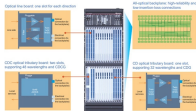

Step-by-step instrumentation cable tray installation guide with safety tips, standards, inspections, and downloadable Excel checklist.