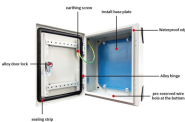

Step-by-step instrumentation cable tray installation guide with safety tips, standards, inspections, and downloadable Excel checklist.

Below is a complete Method Statement For Installation of Cable Tray, Trunking, & Cable Ladders in compliance with project specifications and approved material submittals.

The purpose of this article is to define the sequence and methodology for the installation of electrical cable trays, cable trunking, cable raceways and boxes, junction and pull boxes.

Efficient cable tray installation and proper cable handling are critical for ensuring the reliability and safety of electrical systems. Adherence to these guidelines is essential:

This document provides details on installing cable trays and their support systems. It includes diagrams showing how to mount cable trays on walls using pre-fabricated flanges or channels.

Cable tray installation must comply with specific technical standards to ensure electrical safety, system reliability, and long-term maintainability. This document ...