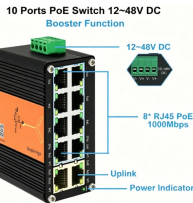

The following recommendations are intended to be a practical guide to ensure the safe and proper installation of cable ladder and cable tray systems and channel support and other support ...