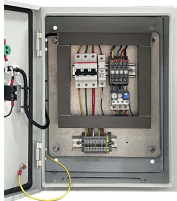

This comprehensive guide investigates the most frequent wire management challenges faced in real-world setups and demonstrates how the correct cable tray accessories may address them.