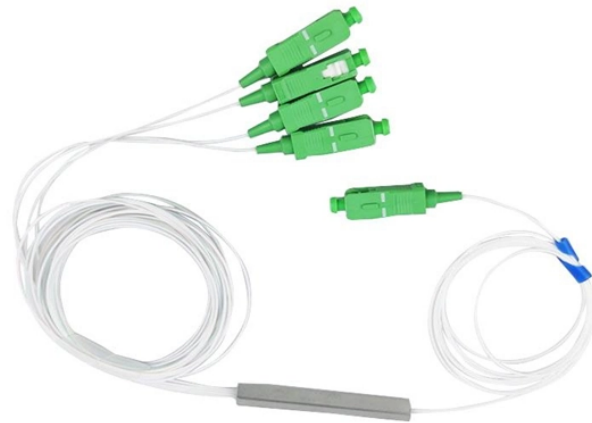

## Cable tray 3 0

Explore standard sizes by tray type, understand width and depth limits, and see how to calculate and choose compliant cable tray sizes for real projects.

Cable tray length is selected based on the load to be supported, the distance between the supports (also referred to as the span), and handling and installation constraints.

All Wire mesh cable tray systems are made from Stainless Steel and materials which are gentle to cables and tubes.

3/0 AWG 3 Conductor with Ground VNTC PVC Jacketed Tray cables are some of the most widely used, and versatile cables available today. These cables have the popular THHN stranded inner conductors.

Hubbell's NEXTFRAME® Ladder Tray is the effective and widely used cable runway that supports and delivers bundles of cable between cabinets, racks, and closets, along walls, and suspended from ...

NEMA class 12A and 12B, the KwikRail cable tray system is ideal for cable management in commercial buildings, light industrial buildings, data centers, hospitals, healthcare facilities, university buildings, ...

Suspend and adjust wire-formed cable trays in data centers with confidence using this heavy-duty Adjustable Cable Tray Hanger. Uses innovative UrbanTrapeze® ...

Explore standard sizes by tray type, understand width and depth limits, and see how to calculate and choose compliant cable tray sizes for real projects.