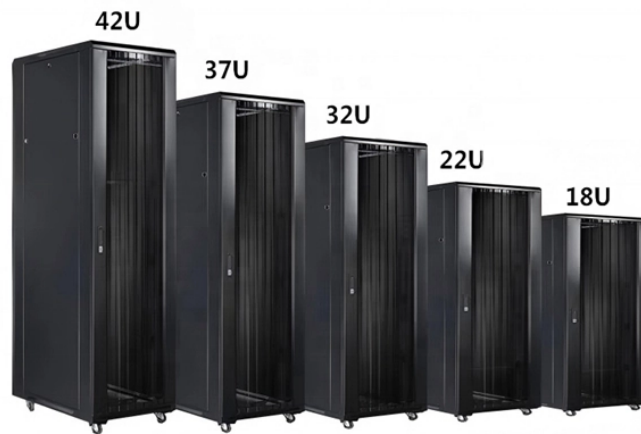

## Cable tray CT and FCT

EAE Cable Tray System product E-Line CT is being manufactured as a hot dipped product that is used in heavy or medium duty application with its perforated design.

Compatible with CTS" triple-play gateways, CPE switches and fiber media converter. Connection Technology System (CTS) self-designed fiber cable tray (FCT series) to protect your fiber cables and ...