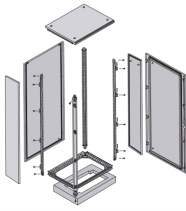

Choose from our selection of cable trays, including over 850 products in a wide range of styles and sizes. Same and Next Day Delivery.