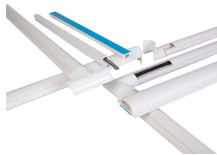

Cable support systems - Complete catalogue
Catalogue for cable trays, mesh cable trays, cable
ladders, wide-span systems, vertical ladders, floor
ducts, cable clamps, cable support troughs, rigid
conduits, ...

Cable Tray ABW4SB-3 Barrier Strip, 3 m L x 4 in H,
For Use With Aluminum Cable T...

Since 1973, EAE Electric has been your reliable
partner in busbar, cable trays, fit-out solutions,
support systems and much more!

4,548 jobs available in Fort Mohave, AZ on Indeed . Apply to Stocker, Assistant Manager, Medical Technician and more!

Snake Tray is a leading provider of cable management solutions for transit, tunnel and wayside environments. All Snake Tray products comply with NFPA 130 and NFPA 502 and are made in the ...