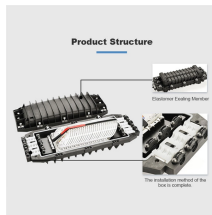

Whether your system uses ladder cable trays, perforated trays, wire mesh trays, FRP, aluminum, stainless steel, or galvanized steel, these fittings ensure smooth cable routing and safe installation.

The Legrand cable tray ranges not only perform their initial function, to support conductors, but their specific accessories enable them to take additional equipment: luminaires, signs, emergency lighting, ...