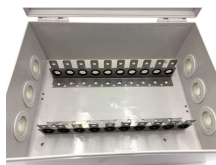

Catalog No. : AUF409LVTU48 Description: AL FIT 4IN 9W LAD VERT T UP 48R UPC: 626490627659 Aluminum U-style fitting 4 inches side rail height 9 inches width ladder vertical tee up 48 inches radius