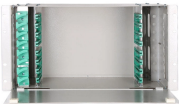

Cable tray bridging flat iron

Cable tray bridging flat iron

Conduit to Tray Adaptor, 1-1/2" - 2", Malleable
Conduit to Tray Adaptor, 1-1/2 Inch to 2 Inch,
Malleable Iron

Answer: Yes; cables are tied down in cable trays to keep the cables in the cable tray, to maintain spacing between cables, or to segregate or confine certain types of cables to specific locations.

Hubbell's NEXTFRAME® Ladder Tray is the effective and widely used cable runway that supports and delivers bundles of cable between cabinets, racks, and closets, along walls, and suspended from ...

TechLine Mfg.'s Flatbar Fittings efficiently and effectively connect our tray products, providing smooth transitions between components to deliver tubing or cable throughout your facility.

After the steel cable tray has been manufactured and assembled, the entire tray is immersed in a bath of molten zinc, resulting in a coating of all surfaces, as well as all edges, holes and welds.

A cable tray is a bridging system used to suspend and support insulated electrical cables and wiring. In addition, they are designed to protect and safely carry cables and wiring, we introduce wide range of ...

The unique design creates smooth cable transitions to keep cables from kinking and bunching. Bridges mount in place using a BC1 Bridge Clip bolted to CE35 or EZT90/RADT90 ...

Choose from our selection of cable trays, including over 850 products in a wide range of styles and sizes. Same and Next Day Delivery.