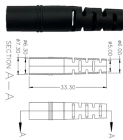

After the steel cable tray has been manufactured and assembled, the entire tray is immersed in a bath of molten zinc, resulting in a coating of all surfaces, as well as all edges, holes and welds.

A cable tray is a bridging system used to suspend and support insulated electrical cables and wiring. In addition, they are designed to protect and safely carry cables and wiring, we introduce wide range of ...

The unique design creates smooth cable transitions to keep cables from kinking and bunching. Bridges mount in place using a BC1 Bridge Clip bolted to CE35 or EZT90/RADT90 ...

Choose from our selection of cable trays, including over 850 products in a wide range of styles and sizes. Same and Next Day Delivery.