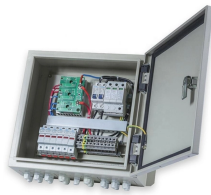

Cable tray bridging flat iron

Cable tray bridging flat iron

Conduit to Tray Adaptor, 1-1/2" - 2", Malleable
Conduit to Tray Adaptor, 1-1/2 Inch to 2 Inch,
Malleable Iron

Answer: Yes; cables are tied down in cable trays to keep the cables in the cable tray, to maintain spacing between cables, or to segregate or confine certain types of cables to specific locations.

Hubbell's NEXTFRAME® Ladder Tray is the effective and widely used cable runway that supports and delivers bundles of cable between cabinets, racks, and closets, along walls, and suspended from ...

TechLine Mfg.'s Flatbar Fittings efficiently and effectively connect our tray products, providing smooth transitions between components to deliver tubing or cable throughout your facility.

After the steel cable tray has been manufactured and assembled, the entire tray is immersed in a bath of molten zinc, resulting in a coating of all surfaces, as well as all edges, holes and welds.

A cable tray is a bridging system used to suspend and support insulated electrical cables and wiring. In addition, they are designed to protect and safely carry cables and wiring, we introduce wide range of ...

The unique design creates smooth cable transitions to keep cables from kinking and bunching. Bridges mount in place using a BC1 Bridge Clip bolted to CE35 or EZT90/RADT90 ...

Choose from our selection of cable trays, including over 850 products in a wide range of styles and sizes. Same and Next Day Delivery.