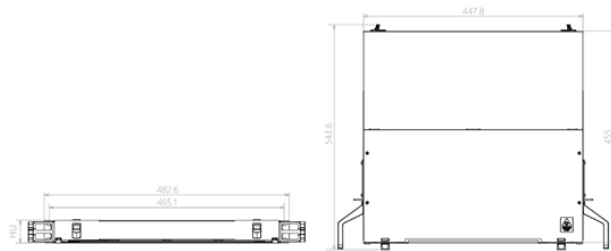

Cable tray connection hole tools

Component Diagram

Key dimensions

Cable tray connection hole tools

Cable Runway Junction Splice Kit connects two straight ladder rack sections at a 90-degree angle. This Junction Splice Kit (cULus), LJSKG item measures 1.72x2.44x2.44 with a material of Steel color Gray.