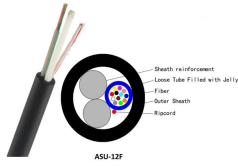

Cable tray connection sleeve

Cable tray connection sleeve

Ventilated Cable Tray Cover, 12in Wide, 3.3ft Long, Cabo CVN 300PG. 1 pkg = (3) 3.3ft Covers for (1) 10ft Tray

Cope wall sleeves provide secure cable tray transitions through walls.

Discover high-quality Cable Tray Systems at CableOrganizer. Organize and protect your cables with durable, reliable solutions for any setup. Shop now!

This WPS system provides a rigid support for cable tray. After the sleeve is placed in the wall or floor, the loose collar slides over it. Hardware for the tray connection only is included. Hardware required to ...

Compare cable TV and internet providers in your area. See plans, pricing, and bundles for every provider at your address. Find the best deals across 50 states.

Fabricated cable tray wall sleeves from Legrand, provide safe, rigid and aesthetically pleasing support at a wall requiring cables to continue through the wall. Legrand wall sleeves, WPS, are an economical ...

Choose from our selection of wire and cable, cords, wire rope and end fittings, and more. Same and Next Day Delivery.

This WPS system provides a rigid support for cable tray. After the sleeve is placed in the wall or floor, the loose collar slides over it. Hardware for the tray connection only is included. Hardware required to ...