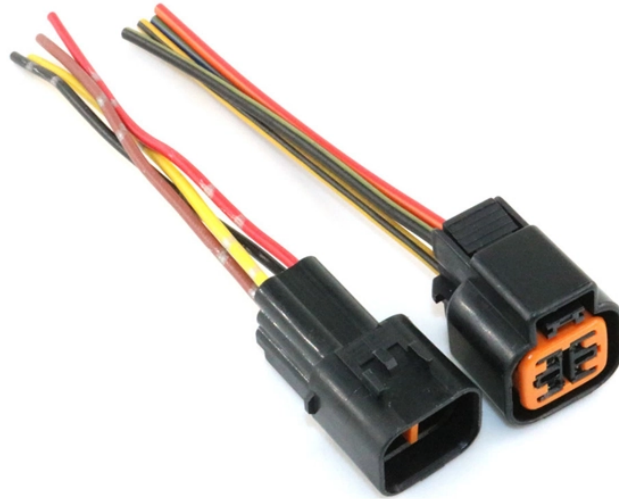

Cable tray cover plate trap