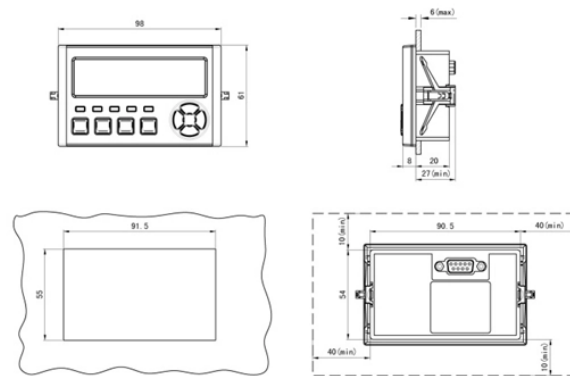

## Cable tray crossarm nuts

CABLE TRAY STRENGTHENING BAR KIT W/ HARDWARE Quest offers a full line of cable tray accessories. This accessory is for the secure joining of straight lengths. ...

Our cable tray bolts are zinc plated have a cross-slot head and come with serrated flange nuts.

When connecting multiple cable trays together, flange nuts are used to secure the necessary connecting hardware. This ensures a stable and reliable connection between cable trays.

Shop for Cable Tray & Accessories at Rexel Fire Alarm Control Cable, Type FPLP-MC, 2 Conductors, 14 AWG Conductor And Ground, Solid Copper, Outside Diameter: 0.47 IN ...

Find high-quality cable tray bolts and nuts for secure installations. Explore top suppliers, materials, and sizes. Click to discover reliable solutions for your project needs.

Two-piece bracket attaches to 3/8" (9.5mm) wide x 1 1/2" (38.1mm) or 3/8" (9.5mm) wide x 2" (50.8mm) ladder rack rail. Bracket halves slide into position and clamp together on the ladder rack rail, which ...