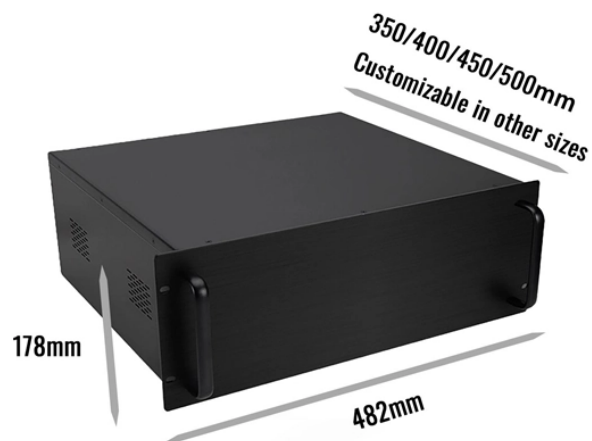

## Cable tray diameter increase

## Cable tray diameter increase

Shallow trays of 50mm or less are limited to single-layer cable arrangements with small-diameter cables, while 100mm or deeper trays can accommodate multiple layers or large-diameter ...