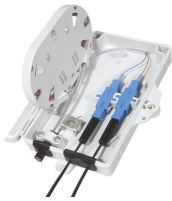

## Cable tray diameter increase

## Cable tray diameter increase

Shallow trays of 50mm or less are limited to single-layer cable arrangements with small-diameter cables, while 100mm or deeper trays can accommodate multiple layers or large-diameter ...

Engineering Notes IEC 61537 / NEC 392 Standards  
Tray bend radius must be  $\geq$  minimum cable bend radius. Use the largest cable diameter in the tray for calculation. Always select the next higher ...