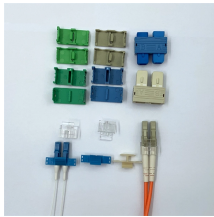

That is, it covers the top section of the cable tray. In this guide, you will learn about the different types of cable covers and how to choose a perfect option.